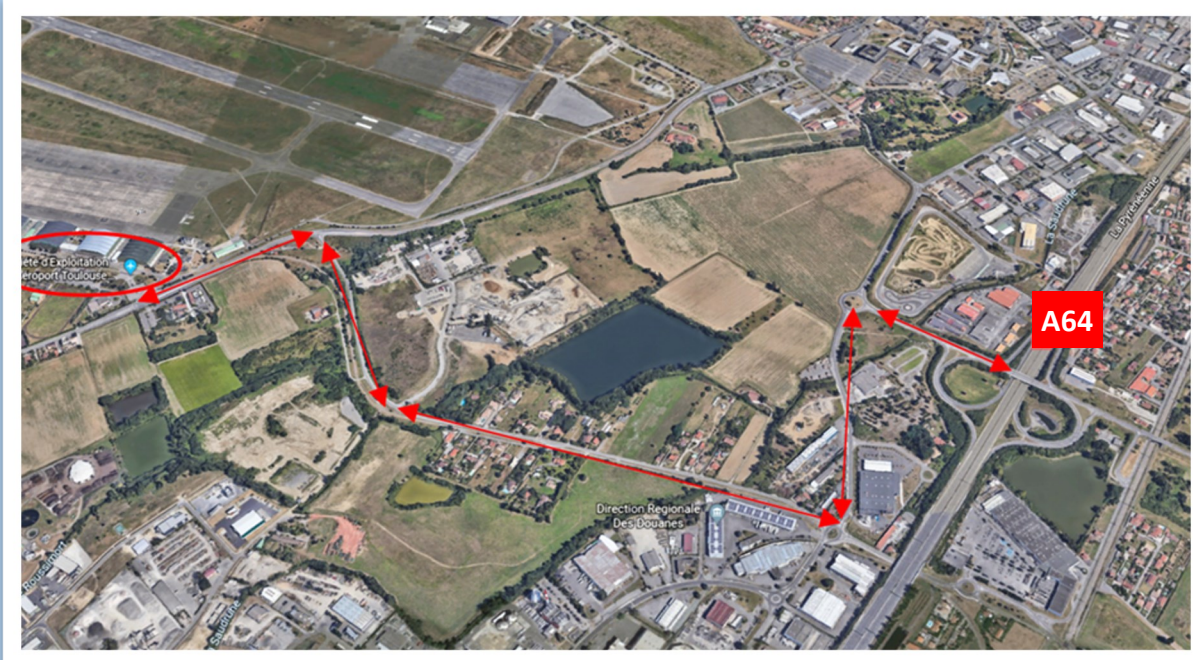

Access

By road :

From the A64, exit 37B (Cugnaux)

Public transport (to Toulouse Center 30mn) :

Station « **Base aérienne** » – PORTET SUR GARONNE

Bus Line 58 – Subway Line A (Change at « Basso-Cambo »)

Frequency of bus: every 20mn a week, every 40mn at the week-end

Restaurant Michel Sarran — 30mn

Les Planeurs — 25mn

Les Jardins de l'Opéra — 30mn